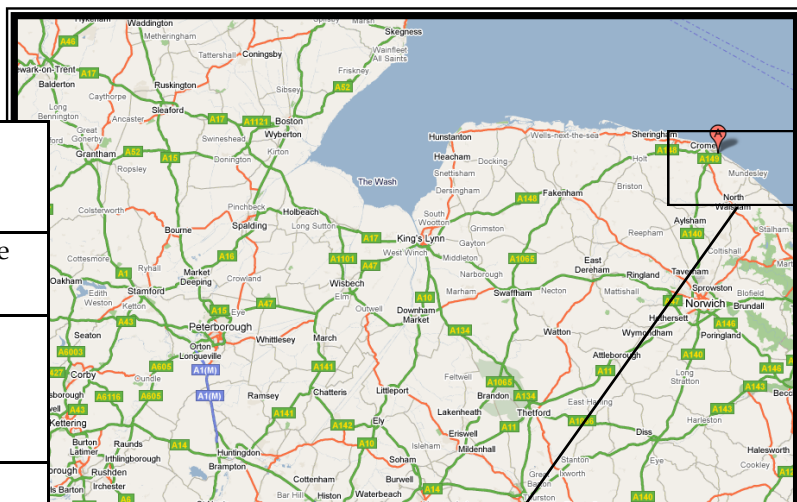

Getting to your Campsite at Overstrand near Cromer

Campsite Name	Overstrand Camping
Check in details	Our representative will be on the campsite.
Address	Beach Close, Overstrand, Cromer, NR27 0PJ
Telephone	01379 678711 (Office)
Nearest Station	Roughton Road or Cromer (2 miles)
Nearest Superstore	Morrisons (Cromer A148 toward Holt) Budgens in town centre

From The South, South West, South East and London

1. Find your way to the M11 / M25 interchange.
2. Follow the M11 north, exiting at junction 9 towards Norwich & Newmarket. on the A11
3. Take A11 to Norwich. (the A11 merges into the A14 for 7 miles, follow signs to Norwich A11).
4. As you come into Norwich follow the ring road and signs for Cromer on the A140.
5. Leave Norwich and follow the A140 into Cromer. (the last few miles are on the A149).
6. Turn right onto B1159 (sign posted towards Overstrand)
7. As you come into Overstrand, take the first Left (Pauls Lane) then the 3rd Left (Beach Close), the campsite is on your right.

From The North

1. Find your way to the A1 heading south.
2. Exit the A1 at A46/A17 Newark, Sleaford, Lincoln and follow A17 toward Sleaford.
3. Continue on A17 towards Kings Lynn. Continue towards Kings Lynn on the A47 before leaving the A47 two miles later on the A149.

4. On the A149, go through one roundabout then take the 3rd exit at the second roundabout onto the A148 towards Fakenham / Cromer.
5. Continue into Cromer and follow 1 way system onto A149 before turning left on B1159 to Overstrand.