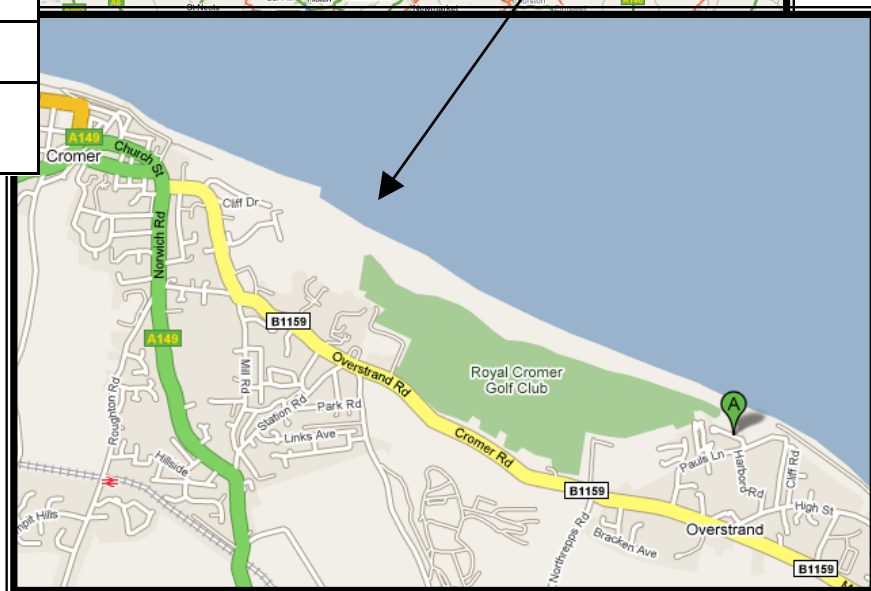

Getting to your Campsite at Overstrand near Cromer

Campsite Name	Overstrand Camping
Check in details	Our representative will be on the campsite.
Address	Beach Close, Overstrand, Cromer, NR27 0PJ
Telephone	01379 678711 (Office)
Nearest Station	Roughton Road or Cromer (2 miles)
Nearest Superstore	Morrisons (Cromer A148 toward Holt) Budgens in town centre

From The South, South West, South East and London

1. Find your way to the M11 / M25 interchange.
2. Follow the M11 north, exiting at junction 9 towards Norwich & Newmarket. on the A11
3. Take A11 to Norwich. (the A11 merges into the A14 for 7 miles, follow signs to Norwich A11).
4. As you come into Norwich follow the ring road and signs for Cromer on the A140.
5. Leave Norwich and follow the A140 into Cromer. (the last few miles are on the A149).
6. Turn right onto B1159 (sign posted towards Overstrand)
7. As you come into Overstrand, take the first Left (Pauls Lane) then the 3rd Left (Beach Close), the campsite is on your right.

From The North

1. Find your way to the A1 heading south.
2. Exit the A1 at A46/A17 Newark, Sleaford, Lincoln and follow A17 toward Sleaford.
3. Continue on A17 towards Kings Lynn. Continue towards Kings Lynn on the A47 before leaving the A47 two miles later on the A149.

4. On the A149, go through one roundabout then take the 3rd exit at the second roundabout onto the A148 towards Fakenham / Cromer.
5. Continue into Cromer and follow 1 way system onto A149 before turning left on B1159 to Overstrand.